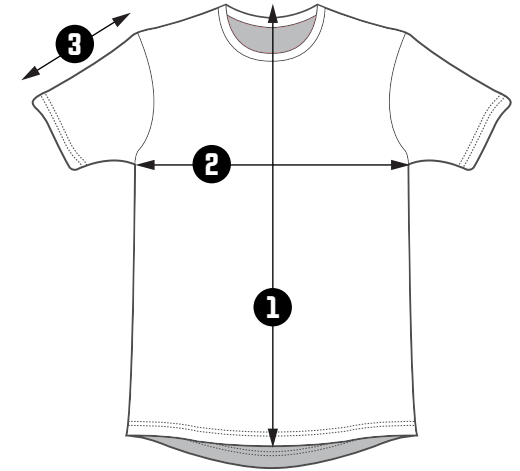

BASEBALL JERSEYS | SIZE CHART

MEN'S / X360 JERSEYS

	① HEIGHT	② CHEST	③ SLEEVE
SMALL	29.5"	20.5"	10.75"
MEDIUM	30.375"	22"	11.5"
LARGE	31.25"	23.5"	12.25"
X-LARGE	32.125"	25"	13"
2X-LARGE	33"	26.5"	13.75"
3X-LARGE	33.875"	28"	14.5"

WOMEN'S / X360 JERSEYS

	① HEIGHT	② CHEST	③ WAIST	③ SLEEVE
SMALL	27.5"	19.5"	20"	9.25"
MEDIUM	28.25"	21"	21.5"	9.75"
LARGE	29"	22.5"	23"	10.25"
X-LARGE	29.75"	24"	24.5"	10.75"
2X-LARGE	30.5"	25.5"	26"	11.25"
3X-LARGE	31.25"	27"	27.5"	11.75"